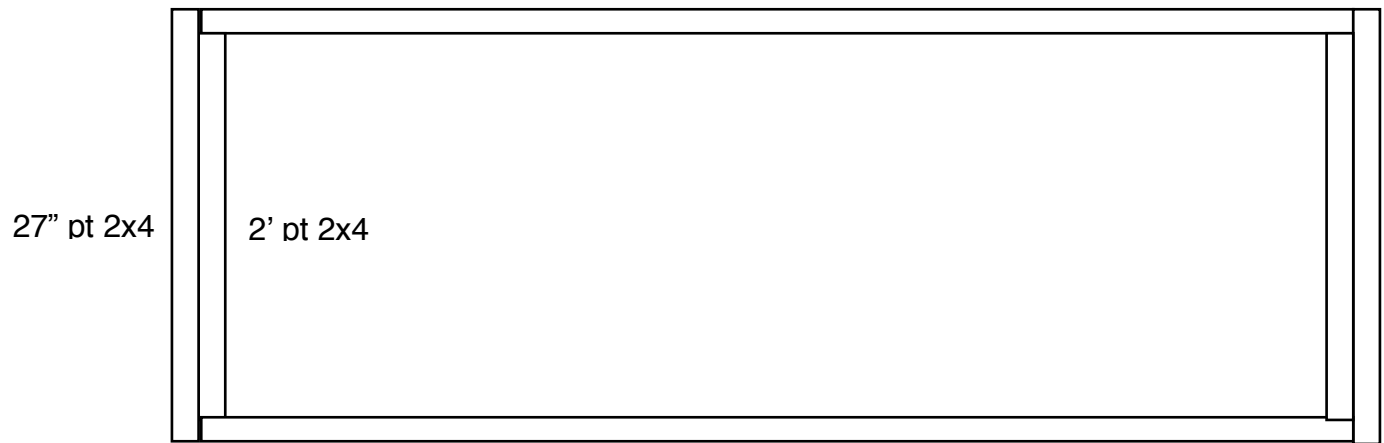

Small Cold Frame

These are the plans for a small cold frame I built and have used for several years.

6' pt 2x4

BASE